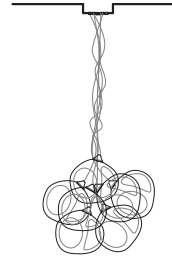

CERAMIC LAMPS

Matt Gagnon Studio

t: 213.221.1334 e: info@mattstudio.com

Wide Cluster

Ball Cluster

Grape Cluster

Vine Cluster

CERAMIC LAMPS

Available in countless versions and sizes.
The overlapping bone like shells create a striking contrast within the fixture but cast a uniform glow into a room.

Standard clusters can contain from 3 to 30 shades.
Custom clusters available up to 75 shades
Overall size based on number of shades.

Ceramic shade with white gloss glaze
Ceramic part size is roughly 7" diameter

5" diameter white ceiling canopy
15 watt candelabra bulb (E12)
120 volt T7 clear short bulb

Lead time 8-12 weeks