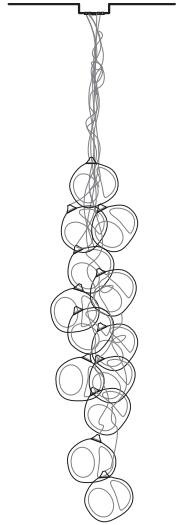

CERAMIC LAMPS

Matt Gagnon Studio

t: 213.221.1334 e: info@mattstudio.com

Wide Cluster

Ball Cluster

Grape Cluster

Vine Cluster

CERAMIC LAMPS

Available in countless versions and sizes.
The overlapping bone like shells create a striking contrast within the fixture but cast a uniform glow into a room.

Standard clusters can contain from 3 to 30 shades.
Custom clusters available up to 75 shades
Overall size based on number of shades.

Ceramic shade with white gloss glaze
Ceramic part size is roughly 7" diameter

5" diameter white ceiling canopy
15 watt candelabra bulb (E12)
120 volt T7 clear short bulb

Lead time 8-12 weeks