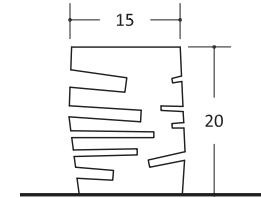

## PAPER TABLES

Recycled newsprint transformed into benches and tables for reading.

Available as coffee tables, side tables and benches the layered paperboards can be stacked and extended to create a table to suit your needs. Storage slots are laser cut into the naturally gray paperboard carbonizing the surface for a rich black edge sealed with linseed oil.

coffee table or bench  
depth from 12" up to 36"  
gray or black with black interior slots

side table or coffee table  
gray with colored highlights  
depth can be 13" up to 32"