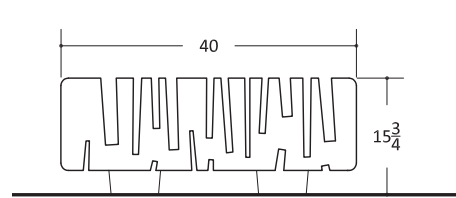

## PAPER TABLES

Recycled newsprint transformed into benches and tables for reading.

Available as coffee tables, side tables and benches the layered paperboards can be stacked and extended to create a table to suit your needs. Storage slots are laser cut into the naturally gray paperboard carbonizing the surface for a rich black edge sealed with linseed oil.

coffee table or bench  
depth from 12" up to 36"  
gray or black with black interior slots

side table or coffee table  
gray with colored highlights  
depth can be 13" up to 32"